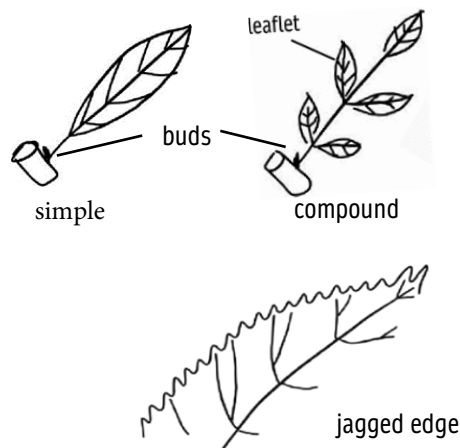

Belgium Grove

Dichotomous Key for Leaves

Glossary

Compound Leaf: leaf is divided into several leaflets. Each leaflet does not have a bud.

Jagged/Serrated Edge: leaf's edges resemble many small teeth, like a saw.

Lobed Leaf: leaf's edges have deep indents that are either round or pointed.

Simple Leaf: one, undivided leaf is attached to a bud.

There are many other tree and shrub species at Belgium Grove. Can you find a species that is not on this sheet?

Explore Belgum Grove by finding each tree marked with yellow tape (#1-10). Using the Dichotomous Key for Leaves, can you identify what kinds of trees they are?