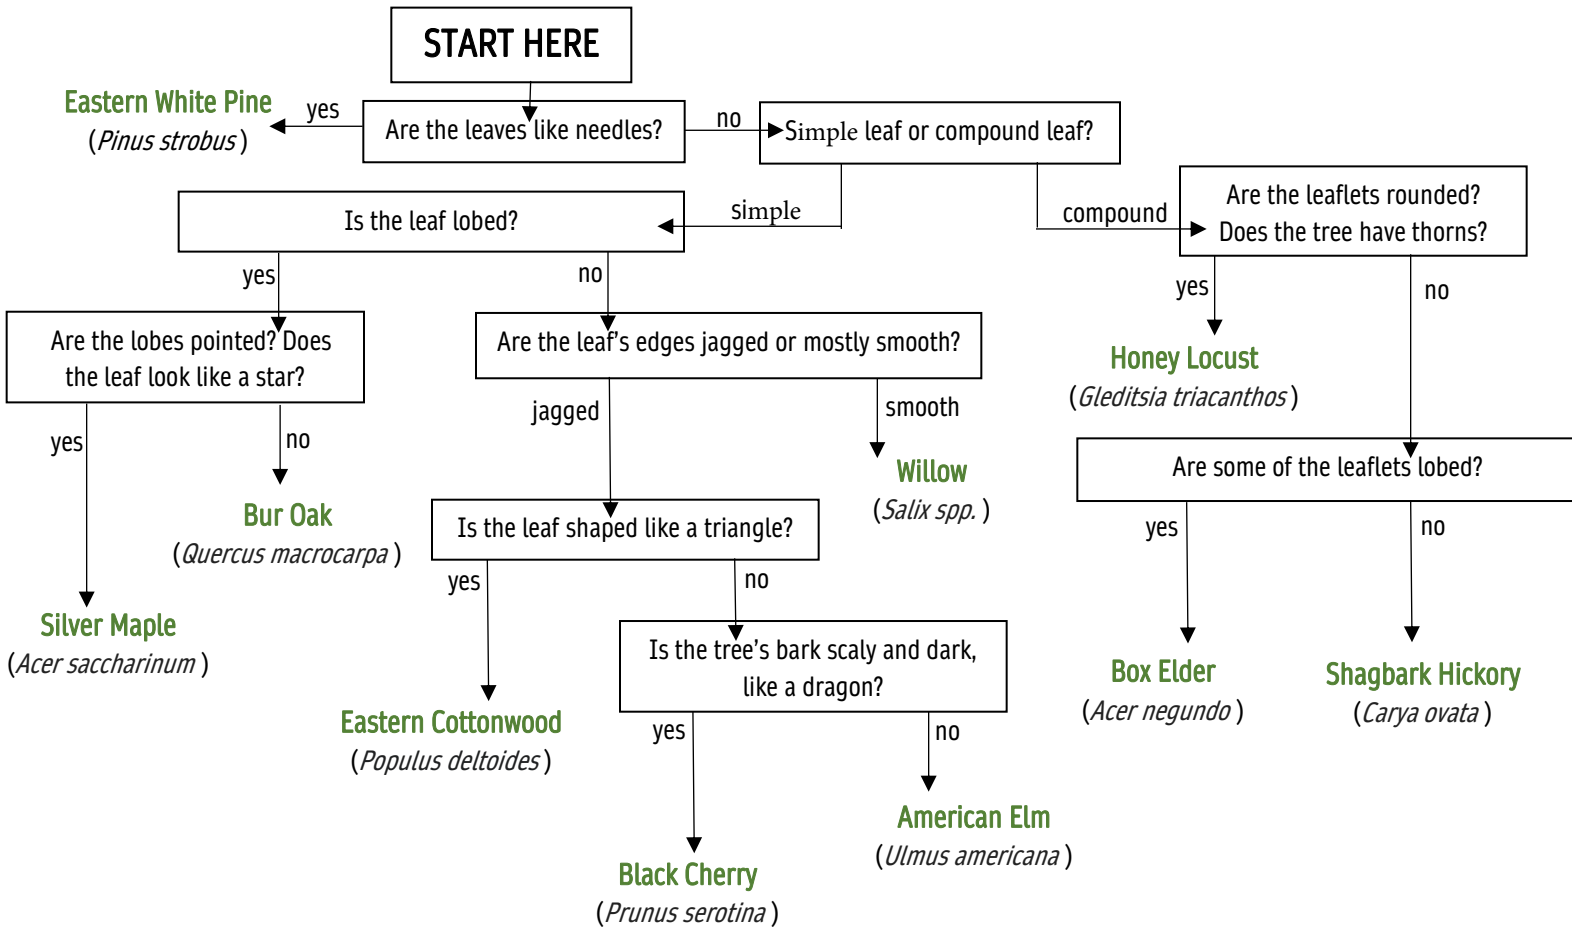

Belgium Grove

Dichotomous Key for Leaves

Glossary

Compound Leaf: leaf is divided into several leaflets. Each leaflet does not have a bud.

Jagged/Serrated Edge: leaf's edges resemble many small teeth, like a saw.

Lobed Leaf: leaf's edges have deep indents that are either round or pointed.

Simple Leaf: one, undivided leaf is attached to a bud.

There are many other tree and shrub species at Belgium Grove. Can you find a species that is not on this sheet?

*Many other species can fall under these categories. This key is by no means an exhaustive key for all species and exists only for the purposes of this activity. *

Belgum Grove

	Parking
	Creek
	0.51 miles
	0.54 miles
	0.52 miles
	0.44 miles
	Marked Trees

Explore Belgum Grove by finding each tree marked with yellow tape (#1-10). Using the Dichotomous Key for Leaves, can you identify what kinds of trees they are?