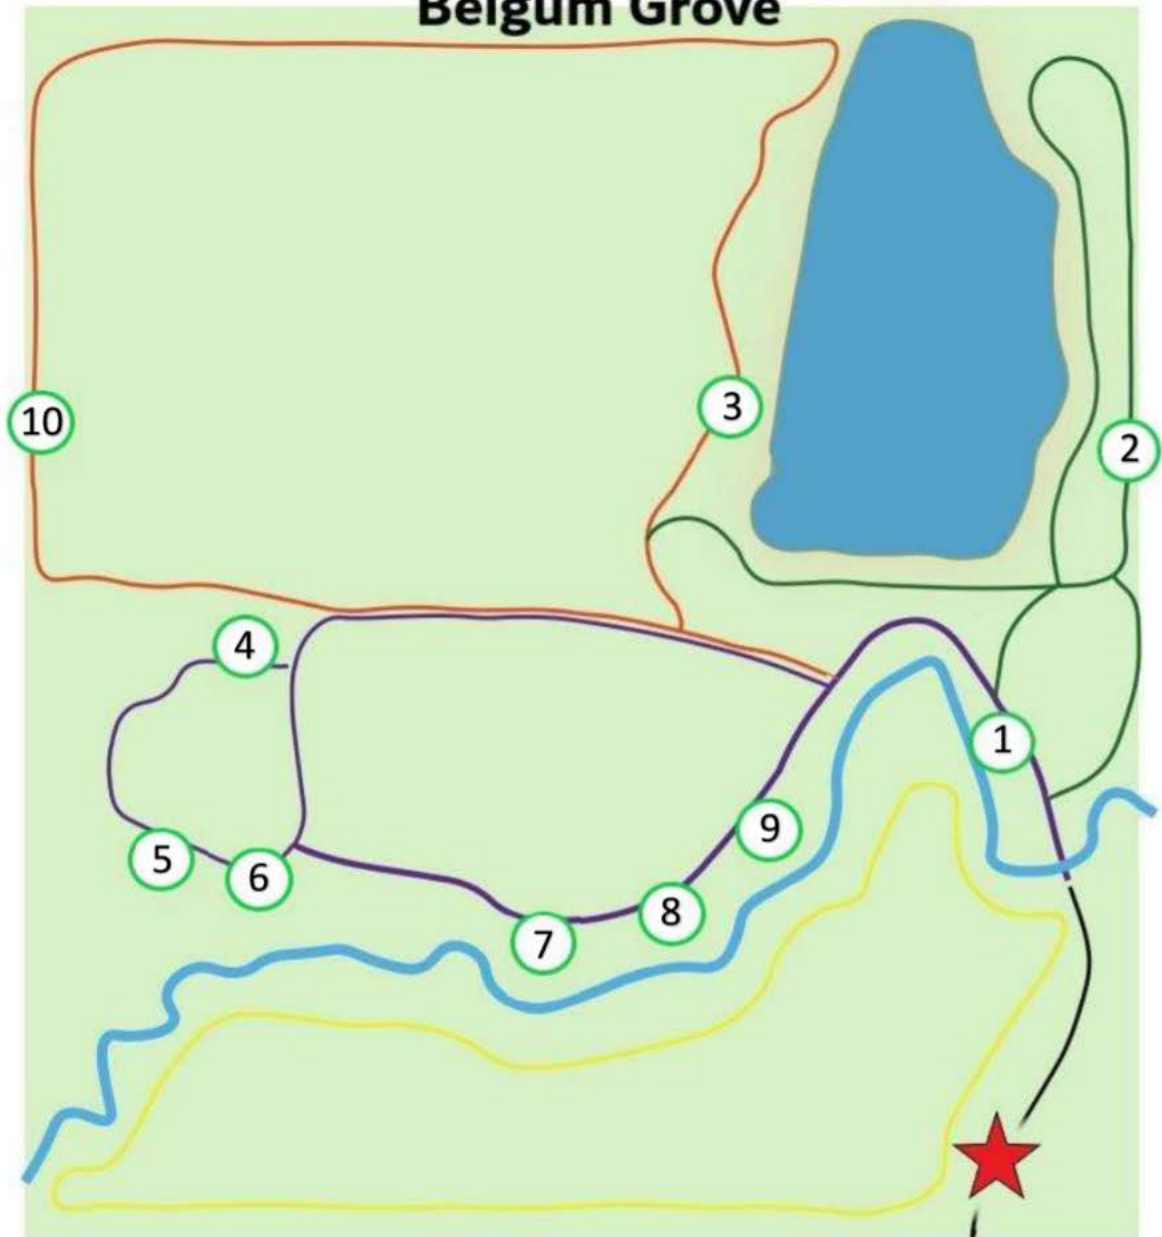

Belgium Grove

Dichotomous Key for Leaves

Glossary

Compound Leaf: leaf is divided into several leaflets. Each leaflet does not have a bud.

Jagged/Serrated Edge: leaf's edges resemble many small teeth, like a saw.

Lobed Leaf: leaf's edges have deep indents that are either round or pointed.

Simple Leaf: one, undivided leaf is attached to a bud.

There are many other tree and shrub species at Belgium Grove. Can you find a species that is not on this sheet?

*Many other species can fall under these categories. This key is by no means an exhaustive key for all species and exists only for the purposes of this activity. *

Belgum Grove

	Parking
	Creek
	0.51 miles
	0.54 miles
	0.52 miles
	0.44 miles
	Marked Trees

Explore Belgum Grove by finding each tree marked with yellow tape (#1-10). Using the Dichotomous Key for Leaves, can you identify what kinds of trees they are?